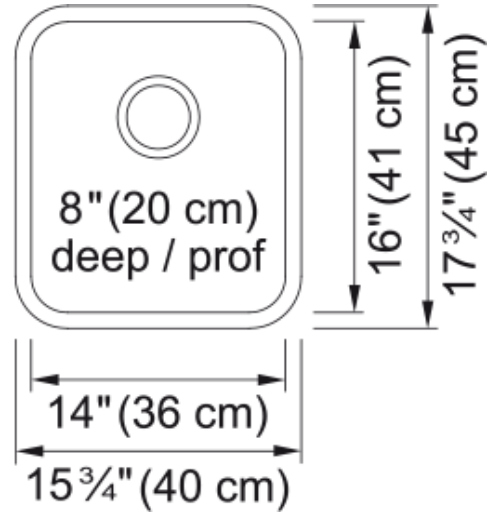

Steel Queen Undermount Sink QSUA1816-8N | 122.0620.098

Technical Data

Aspect

Sink type	Sink
Type of material	Stainless steel
Number of bowls	1
Color	Steel
Surface finish	High gloss

Product Dimensions

Exterior size: right to left	15.748
Exterior size: front to back	17.717
Large bowl size: right to left	14.173
Large bowl size: front to back	16.142
Large bowl: depth	7.874

Installation

Minimum cabinet size	21"
----------------------	-----

Product specifications

Installation type	Undermount
Drain hole	3 1/2"
Position of drainer	No drainer

Product identification

Product brand	Kindred
Collection	Steel Queen

Features

Drainers number	No drainer
Product reversibility	No
Faucet ledge	No
Strainer assembly included	No
Strainer assembly type	No waste kit
Overflow	No

Number of faucet holes	No faucet hole
Soap dispenser hole	No